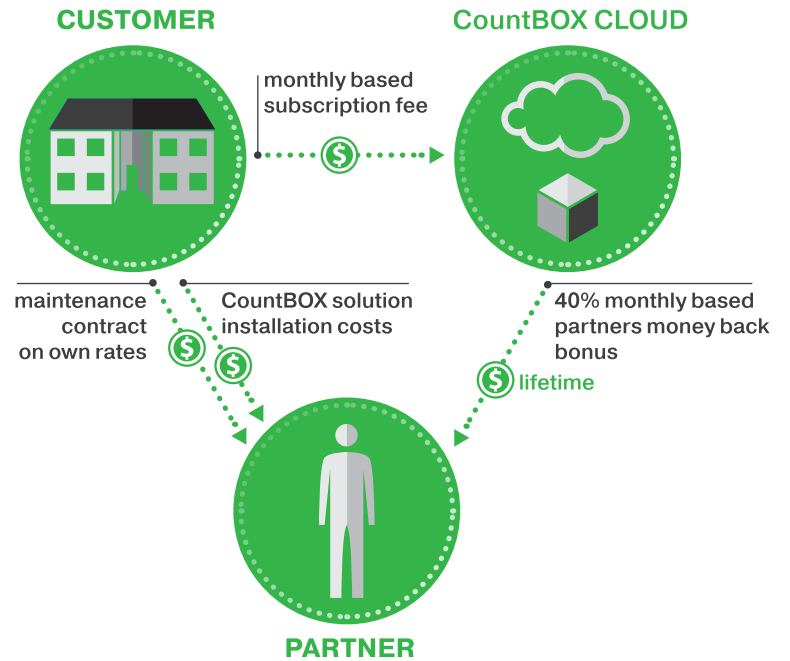

REVENUE SHARE MODEL

WHY NOT? ASK US ABOUT PARTNERSHIP RIGHT NOW!